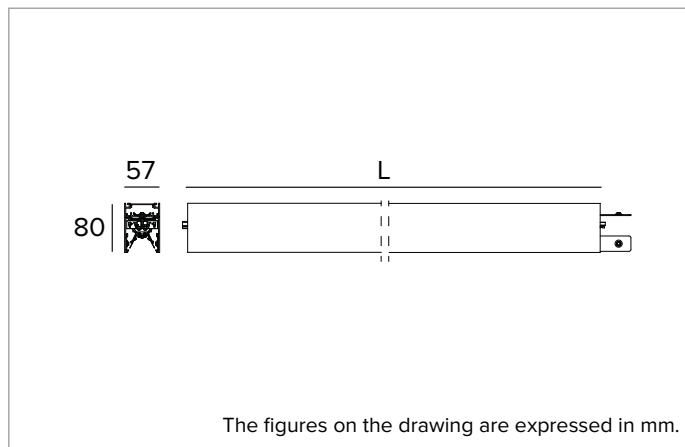

## T005BW930ELDB | LOGICO EASY System 57 - OPAL HO

LED luminaire for ceiling or suspended system installation. Linear module

	3000K	H(m)	D(m)	E <sub>max</sub> (lx)
	Ra90		111°	
Fixture Power	125W	1	2.90	1519
Source Flux	9195lm	2	5.80	380
Fixture Flux	9195lm	3	8.70	169
Efficacy	74lm/W	4	11.60	95
G0300A	I <sub>max</sub> =190cd/klm	I <sub>max</sub>	1752cd	5
			14.49	61